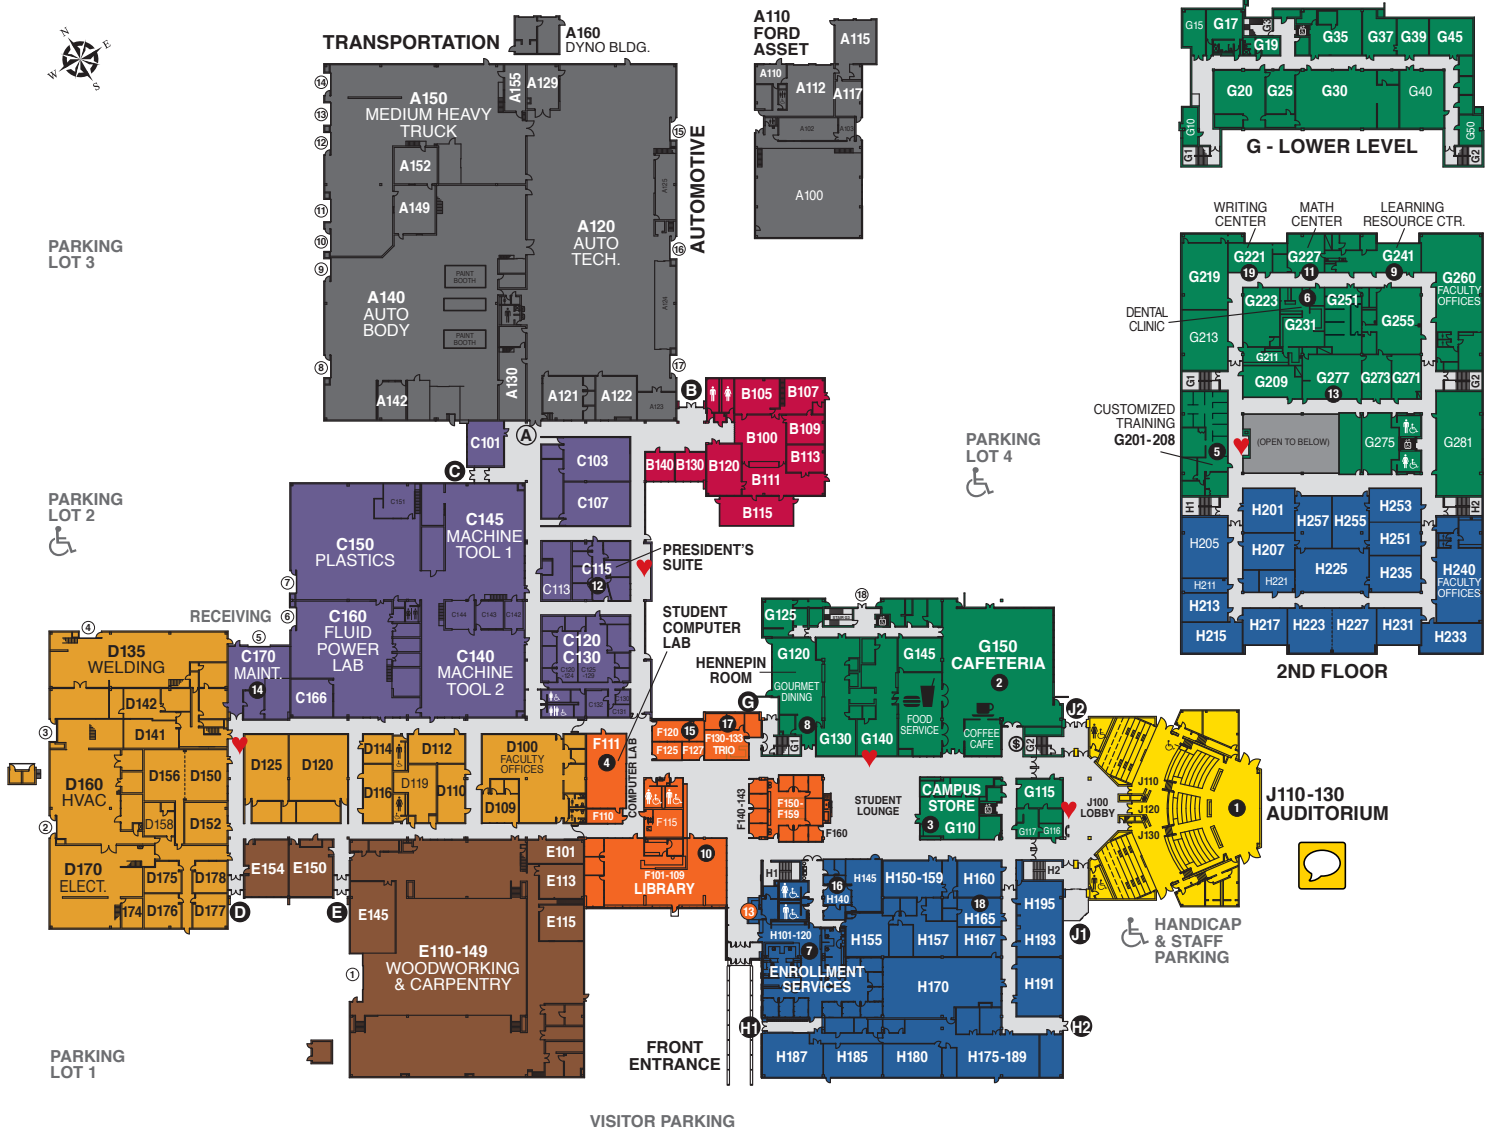

Brooklyn Park Campus

DIRECTORY:

- 1 Auditorium - J110, J120, J130
- 2 Cafeteria - G150
- 3 Campus Store - G110
- 4 Computer Lab - F111
- 5 Customized Training - G201
- 6 Dental Clinic - G231
- 7 Enrollment Services H101-120
 - Admissions
 - Advising & Counseling
 - Financial Aid
 - Registration
 - Tuition & Payments
- 8 Gourmet Dining - G120
- 9 Hennepin Room - G120
- 10 Learning Resource Center - G241
- 11 Library - F101
- 12 Math Center - G227
- 13 President's Suite - C115
- 14 Receiving - C170
- 15 Student Senate - F120
- 16 Testing Center - H140
- 17 TRIO - F130
- 18 Veterans Center - H165
- 19 Writing Center - G221